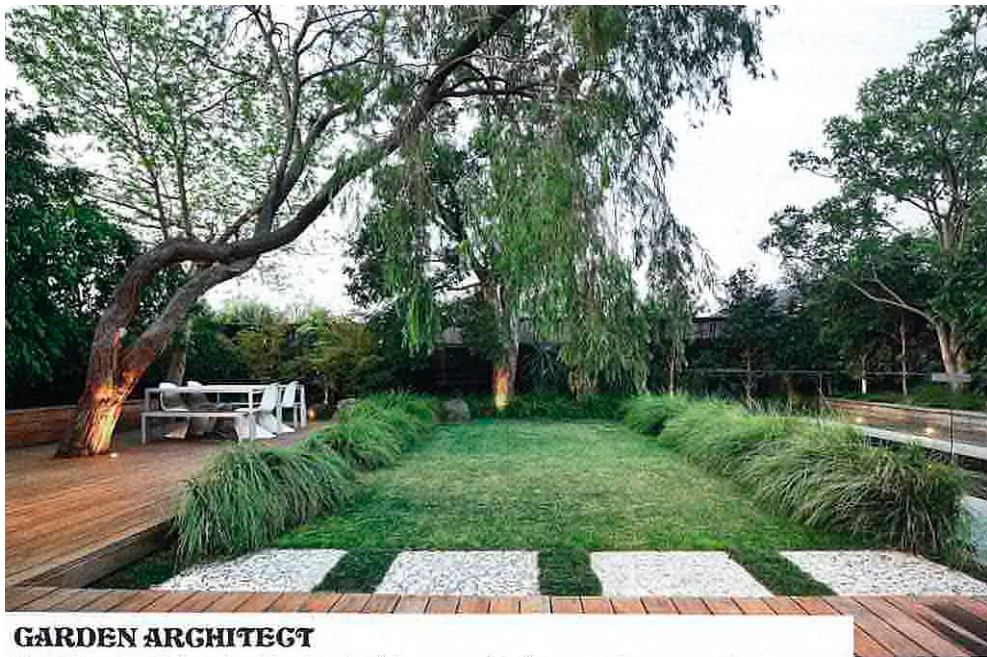

LOCAL *HEROES*

Leading landscape architects and garden designers share their thoughts on the changing face of the Australian garden in the 21st century.

GARDEN ARCHITECT

Scott Leung, Eckersley Garden Architecture, Melbourne. *By responding sympathetically to the architecture and working the design around existing trees, Melbourne designer Scott Leung created a garden with an instant sense of belonging. ABOVE. Taking into account the flexible needs of a young family, it is designed for low maintenance, minimal water usage and maximum effect. >*